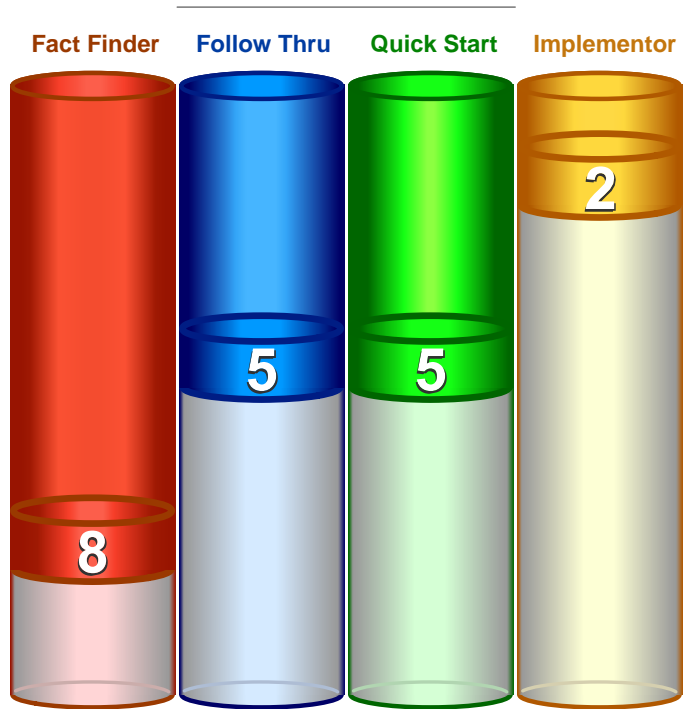

Kolbe Action Modes™

Your Kolbe result is so individualized, only 5% of the population is likely to have one just like it

Kolbe A Result (8 5 5 2) - experience it online with audio at <http://www.warewithal.com/kolbereports/>
(c) 1997 - 2007 Kathy Kolbe. All rights reserved.